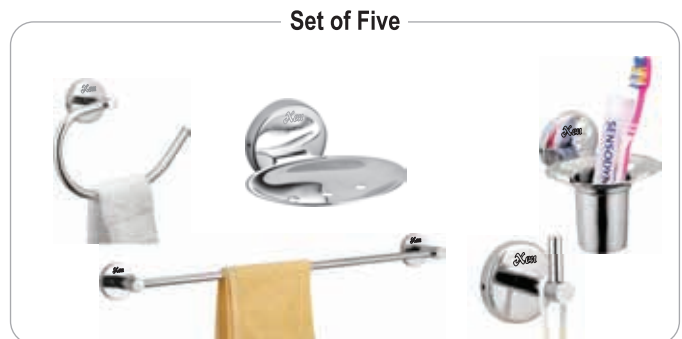

7135 | Robe Hook | ₹ 225/-

7132 | Towel Rod 24" | ₹ 675/-

7138 | Bath Set (5 Items) | ₹ 2150/-

Bend Showers

2100 | Zet Bend (Mix) | ₹ 475/-

2100 | Zet Bend (Mix) | ₹ 475/-

2100 | Zet Bend (Mix) | ₹ 475/-

2101 | Rose | ₹ 545/-