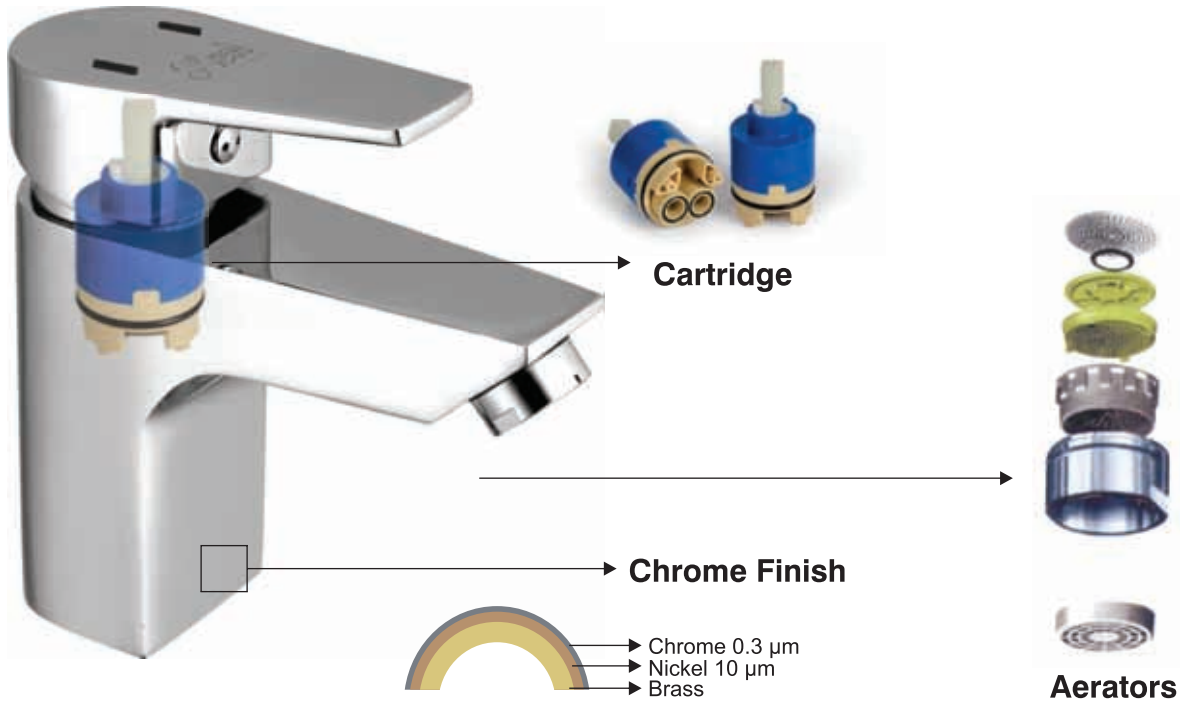

XEN ADVANTAGES

CERAMICS VALVES

XEN uses some of the world's best cartridges from leading European companies. These cartridges are guaranteed for use of more than 3,00,000 cycles.

GREEN TECH

XEN offers a wide array of water saving products from aerators to auto shut taps. These products help conserve more than 50% of water.

GERMAN AERATION TECHNOLOGY

XEN uses world class aerators for its faucets. Neoperl aerators from Germany give the optimum flow quality, avoid water splashing & also conserve water.

LONG LASTING SURFACE FINISH

XEN uses triple layer plating technology to give the most shining and durable finish to its products. The surface finish complies with the most stringent test requirements across the globe.

OPERATES SMOOTHLY

Wide-angle lever provides increased comfort and flawless smooth operation.

DESIGN EXPERTISE

Design @ speed of thought. This is what best describes R&D at Xen. Our designers keep exploring new approaches to perform and function, creating the concepts for the future. With some of the best brains in the industry, Xen has the capability to develop the most innovative designs in the shortest possible lead time.