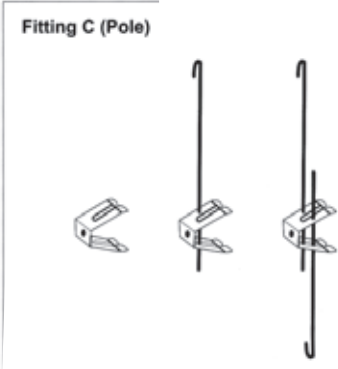

Overhead Showers Full Brass

2644 | OH Shower
Full Brass 4x4 | ₹ 1250/-

2666 | OH Shower
Full Brass 6x6 | ₹ 2250/-

2688 | OH Shower
Full Brass 8x8 | ₹ 2950/-

2612 | OH Shower
Full Brass 12x12 | ₹ 5850/-

2606 | OH Shower
Full Brass Round 6" | ₹ 2250/-