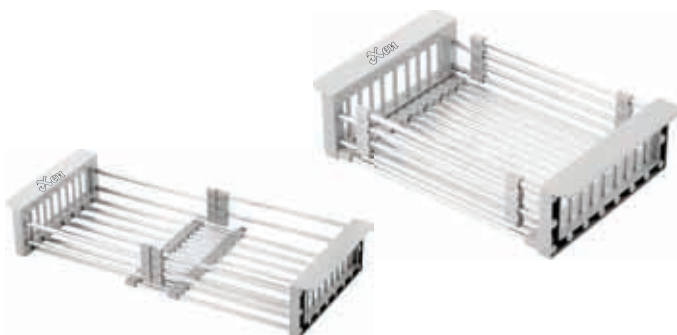

5751 | Adjustable Basket for SS Sink | ₹ 825/-

Project Angle Cocks

SS Body with Abs Knob

1203 | Angle Cock Classic | ₹ 325

1091 | Angle Cock Delux
₹ 325/-

1092 | Angle Cock Fenner
₹ 325/-

1093 | Angle Cock Society
₹ 325/-