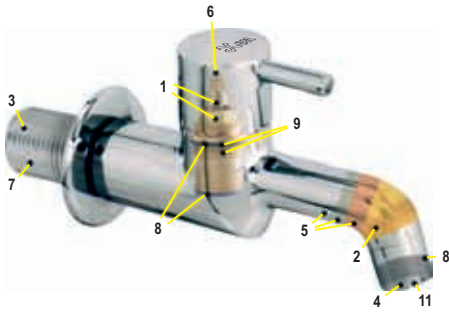

QUARTER TURN