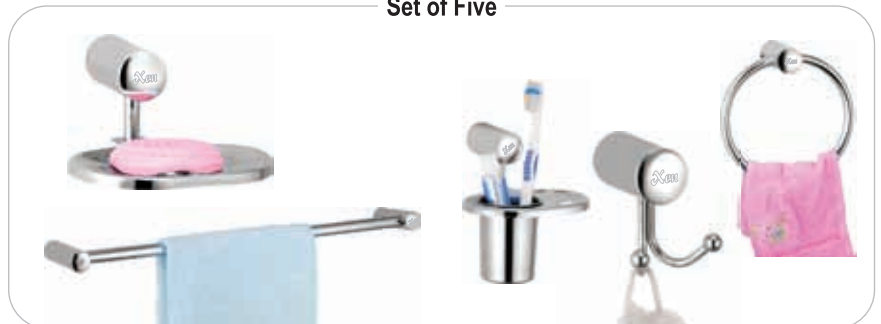

Set of Five

7808 | Bath Set (5 Items) | ₹ 1435/-