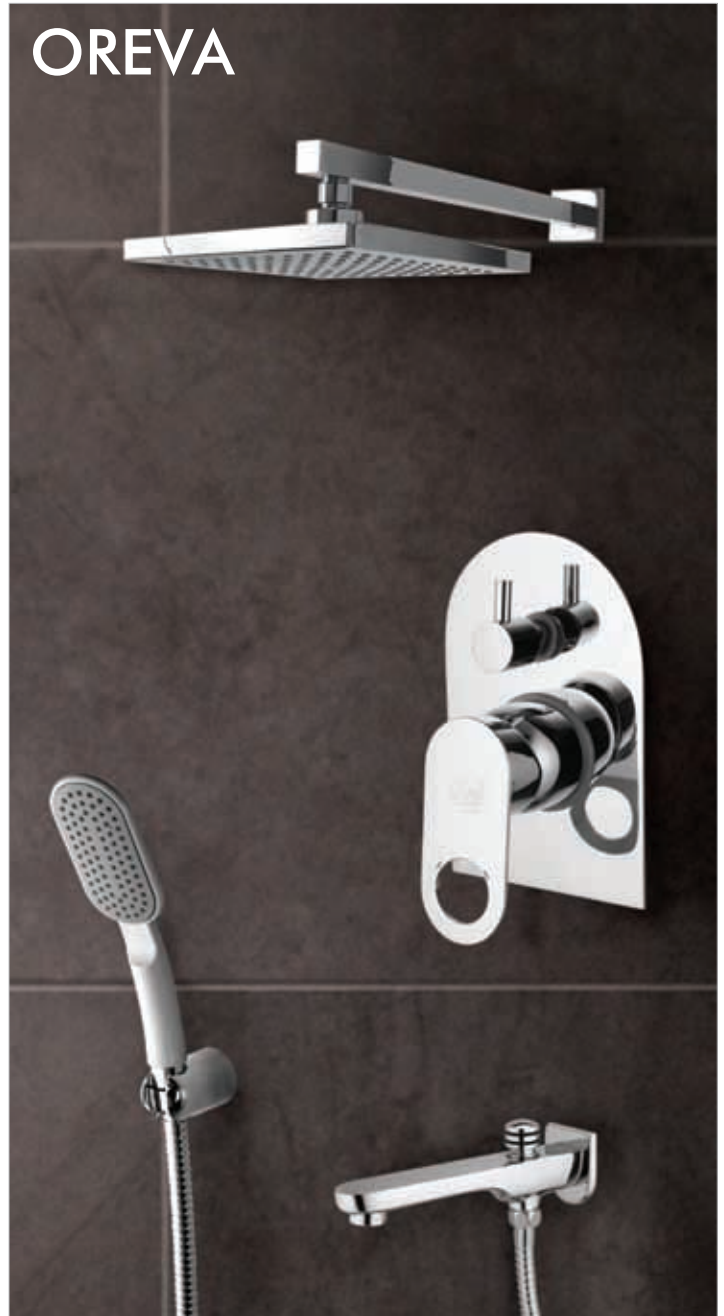

OREVA

1. 2688 | RAIN 8"x8"
   - 3739 | Shower Arm Square
   - 3224 | Telephonic Shower LAURA
   - 1424 | Diverter 4 way
   - 1933 | Spout Tip Ton
2. Full Set 4 Pcs. | ₹ 9980/-