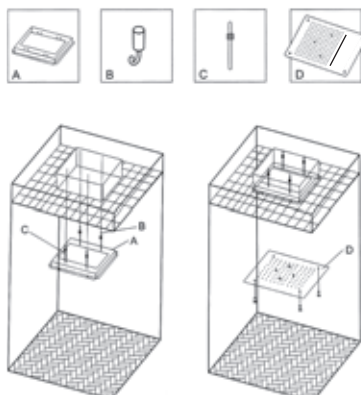

2514 | OH Shower (Rain+Foam+Mist)
SS304 Size-13"x13" | ₹ 17000/-

2513 | OH Shower (Rain+Fall+Mist)
SS304 Size-13"x13" | ₹ 17000/-

2518 | OH Shower (Rain+Fall+Mist+LED)
Size 18"x18" | ₹ 53600/-

2519 | OH Shower (Rain+Fall+Mist+LED)
Size 18"x14" Step | ₹ 39800/-