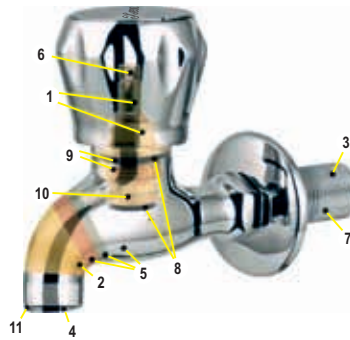

CONVENTIONAL

1. LONG LASTING INTERNAL FITTING ASSEMBLY

Conventional but Half Turn

- Both spindle & bonnet made of finest extruded brass rod.
- Rising type . Less number of working parts than conventional one. Hence, less chances of wear & tear, easy to maintain/replace/repair.
- Multiple transmission thread for maximum lift with minimum turn (180 +/- 20 degree turn) result is 3 mm standard lift of valve to release sufficient quantity of water.
- Anti –slip transmission thread.
- Transmission thread area (actual working area) duly lubricated with high grade engineering lubricants (silicon).
- Transmission area remains protected with “O” ring against lubrication wash-off, debris or suspended particles in water hence longevity of transmission thread is ensured.

Ceramic Disc Cartridge

- It is washerless, hence there is no issue of eventual wear & tear.
- This type of cartridge offers higher endurance & very low maintenance in the long run.
- Minimum rotation of only 90 degrees required for full flow of water.
- This cartridge is made entirely of brass.

Single Lever Cartridge

- Multi Function cartridge, mixing of hot & cold water and the flow of water can be controlled by a single lever.
- Cartridge is made of high quality ceramic disc, hence it is washer free.
- Since the cartridge is washerless, the fitting offers high endurance & low maintenance over prolonged periods of time.

2. SOLID BRASS CONSTRUCTION

- Made of highest grade brass (copper contents 58% or more).
- All of the Components assembled in final products except petty items like screw, etc. are made of brass only. No components so far, has been introduced in zinc by us.
- Made of die-cast brass (Grade DCB II as per IS) with gravity die casting procedure.

3. WATER PRESSURE SUSTAINABILITY

Appropriate & uniform wall thickness all over the body to sustain water pressure of up to 10 kgf/sq.cm.

4. STREAMLINED / AERATED FLOW

Sieve/aerator : Appropriate water straightening device i.e. sieve/aerator provided for water saving as well as anti-splash feature.

5. DURABLE EXTERNAL FINISH

Chromium Plating:

- Three layer chromium plating i.e. Copper, Nickel & chromium
- Before nickel plating each piece passes through a Copper bath (now eliminated by most of the manufacturers for taking higher production) for added luster and proper electric conductivity resulting in better adhesion of nickel & chromium on the exterior of body.
- Appropriate thickness of Nickel (10 to 25 microns) and Chromium (0.3 to 0.5 microns) for enhanced luster and enhanced life of outer surface.
- State of the art Electroplating plant.

6. EASY OPERABLE

Handle: Ergonomically designed handles/ knobs for better & anti-slip grip.

Appropriate sizing & punching of knurling for better fitment of handle/knob on internal fitting assembly.

7. UNBREAKABLE THREAD