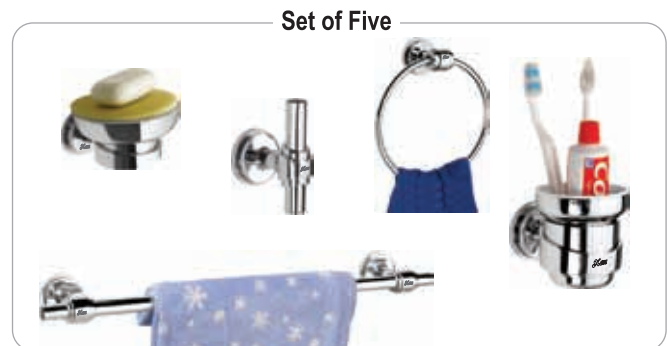

7703 | Soap Dish | ₹ 1075/-

7701 | Towel Ring | ₹ 925/-

7705 | Robe Hook | ₹ 685/-

7706 | Toilet Paper Holder | ₹ 885/-

7702 | Towel Rod 24" | ₹ 1350/-

7707 | Towel Rack | ₹ 3885/-

Set of Five

7708 | Bath Set (5 Items) | ₹ 4950/-